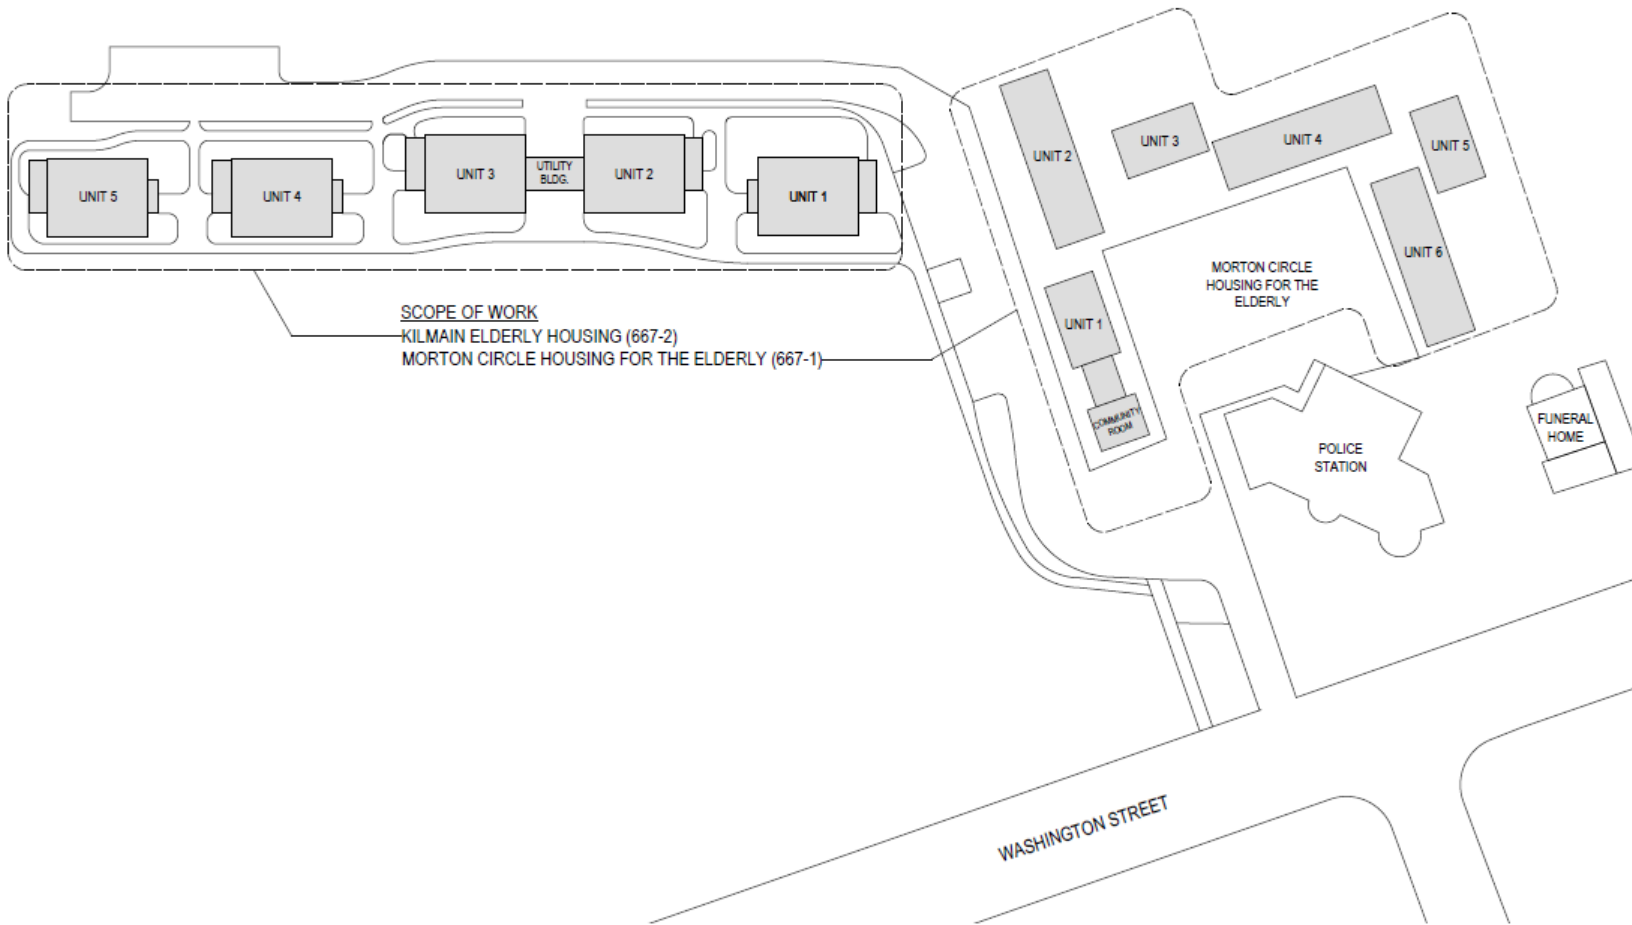

BID SET

DHCD PROJECT #324047

BUILDING ENVELOPE
REPAIRS

KILMAIN & MORTON
ELDERLY HOUSING

487-513 WASHINGTON ST.
WELLESLEY, MA 02158

NO.	DATE	REVISIONS

DATE OF ISSUE: JANUARY 14, 2018

SCALE:
NTS ON ORIGINAL

KILMAIN (667-2) &
MORTON (667-1)
ELDERLY HOUSING
SITE PLAN

TBA PROJECT # 1202

A-1.0

NTS ON ORIGINAL

CALLED
NORTH

SCOPE OF WORK
KILMAIN ELDERLY HOUSING (667-2)
MORTON CIRCLE HOUSING FOR THE ELDERLY (667-1)

WASHINGTON STREET